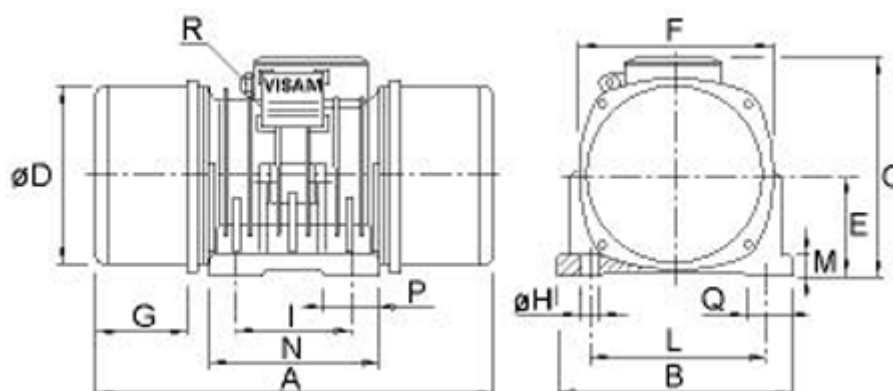

# Data Sheet

Article number: 310101060004100

Description: Vibrator motor SPV 3.8 B 36kgcm  
1500 o/m 450kg 0,45kW 3x230-400V 50hz

## Measures

A = 406	L = 155
B = 194	M = 18
C = 204	N = 180
d = 148	Number H = 4
E = 86	P = 50
G = 101	Q = 45
H = 13	R = M20x1,5
I = 100	